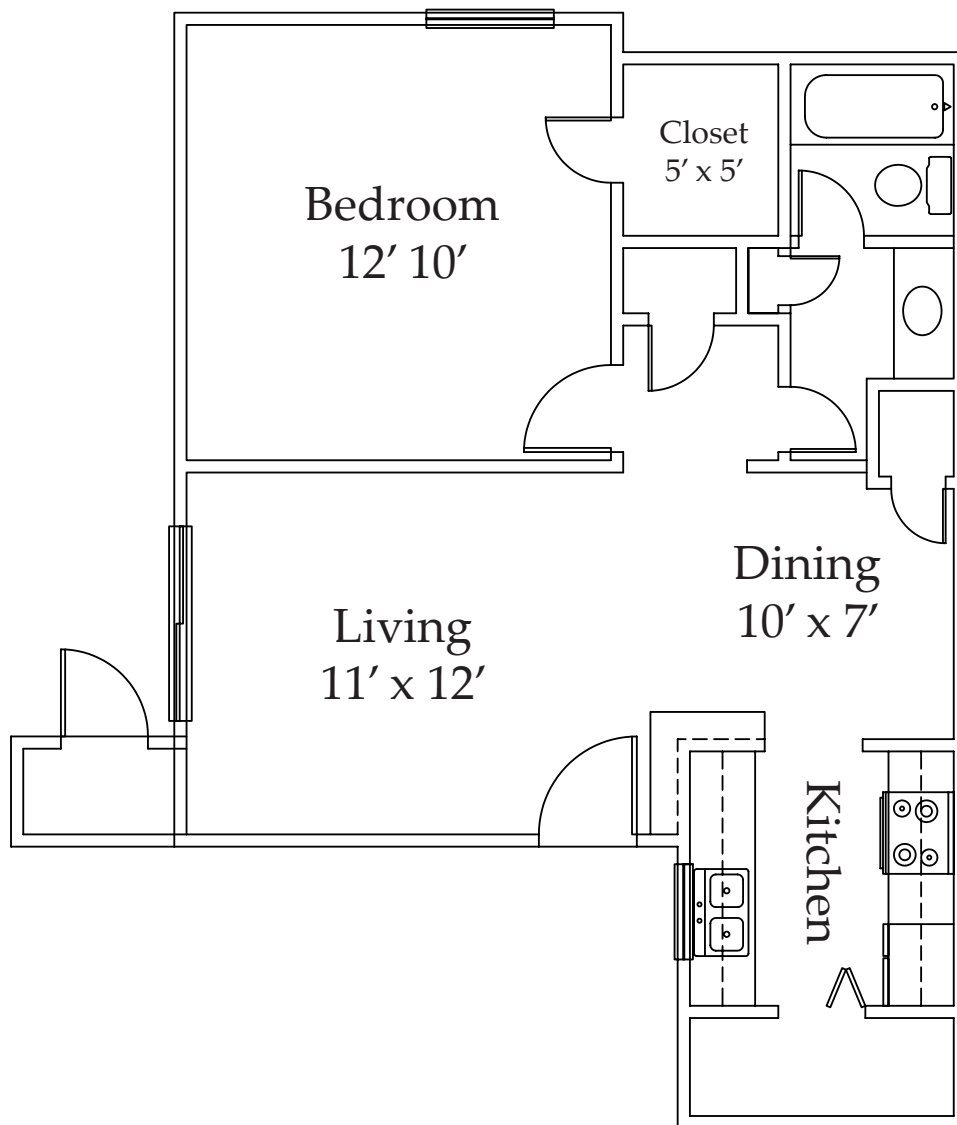

THE
GROVE AT
PLANTATION

B

1 Bedroom
1 Bath
626 sq. ft.

Dep. _____ \$ _____

All square footage is approximate

211 Liberty Ave · Lafayette, LA · (337) 981-9010
info@groveatplantation.com · www.groveatplantation.com