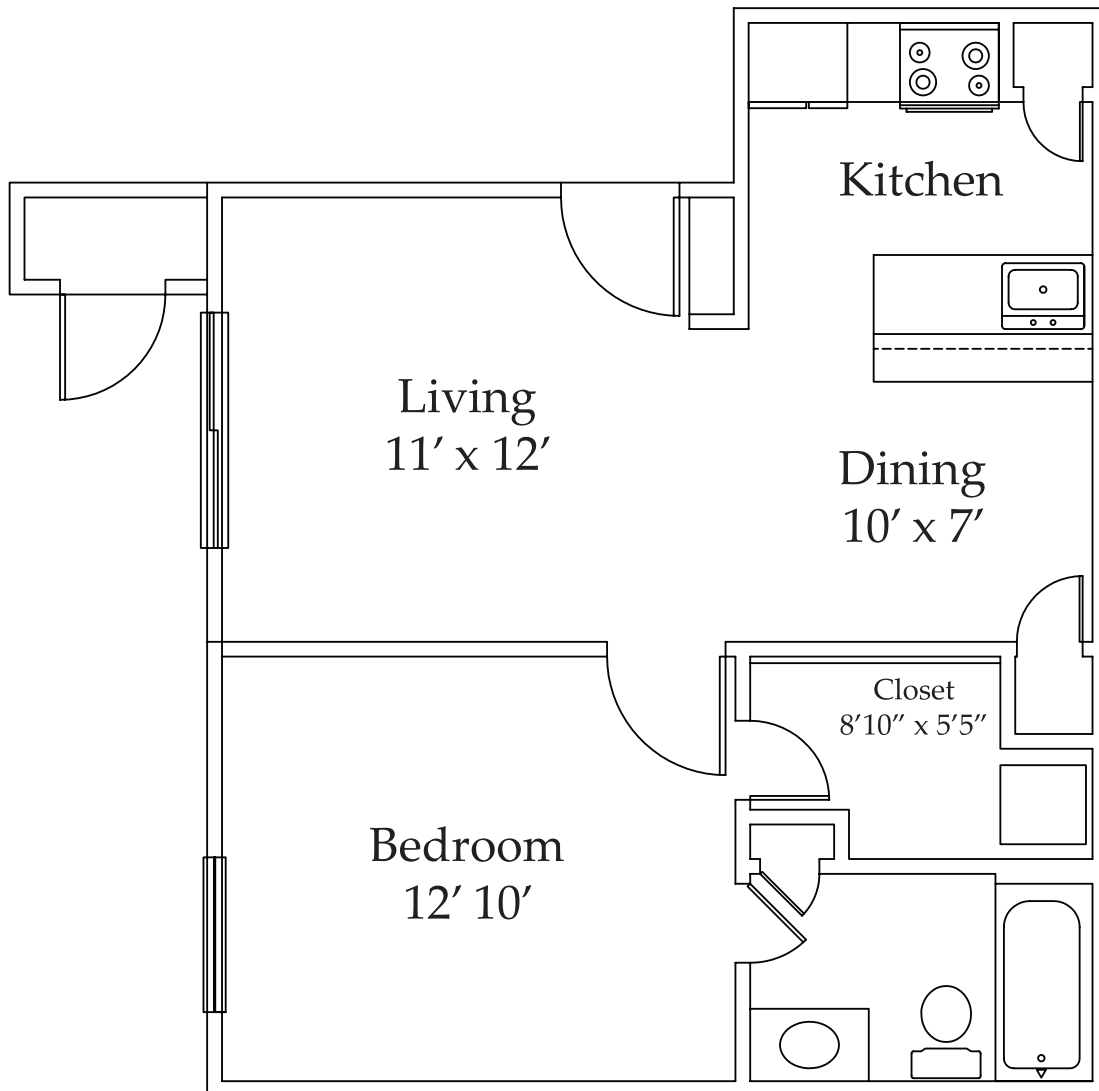

THE
GROVE AT
PLANTATION

1 Bedroom
1 Bath
575 sq. ft.

Dep. _____ \$ _____

All square footage is approximate

211 Liberty Ave · Lafayette, LA · (337) 981-9010
info@groveatplantation.com · www.groveatplantation.com