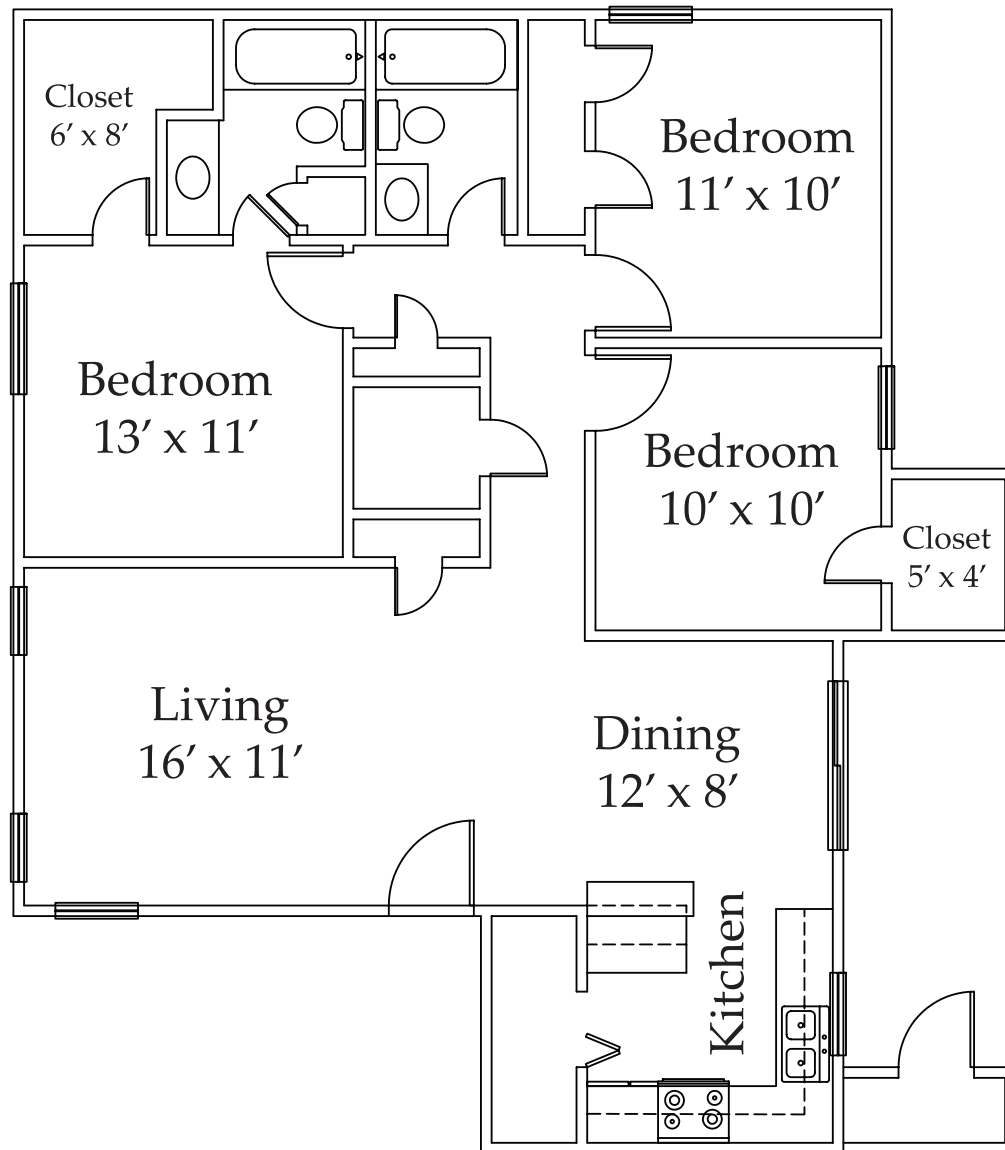

THE
GROVE AT
PLANTATION

3 Bedroom
2 Bath
1,103 sq. ft.

Dep. _____ \$ _____

All square footage is approximate

211 Liberty Ave · Lafayette, LA · (337) 981-9010
info@groveatplantation.com · www.groveatplantation.com